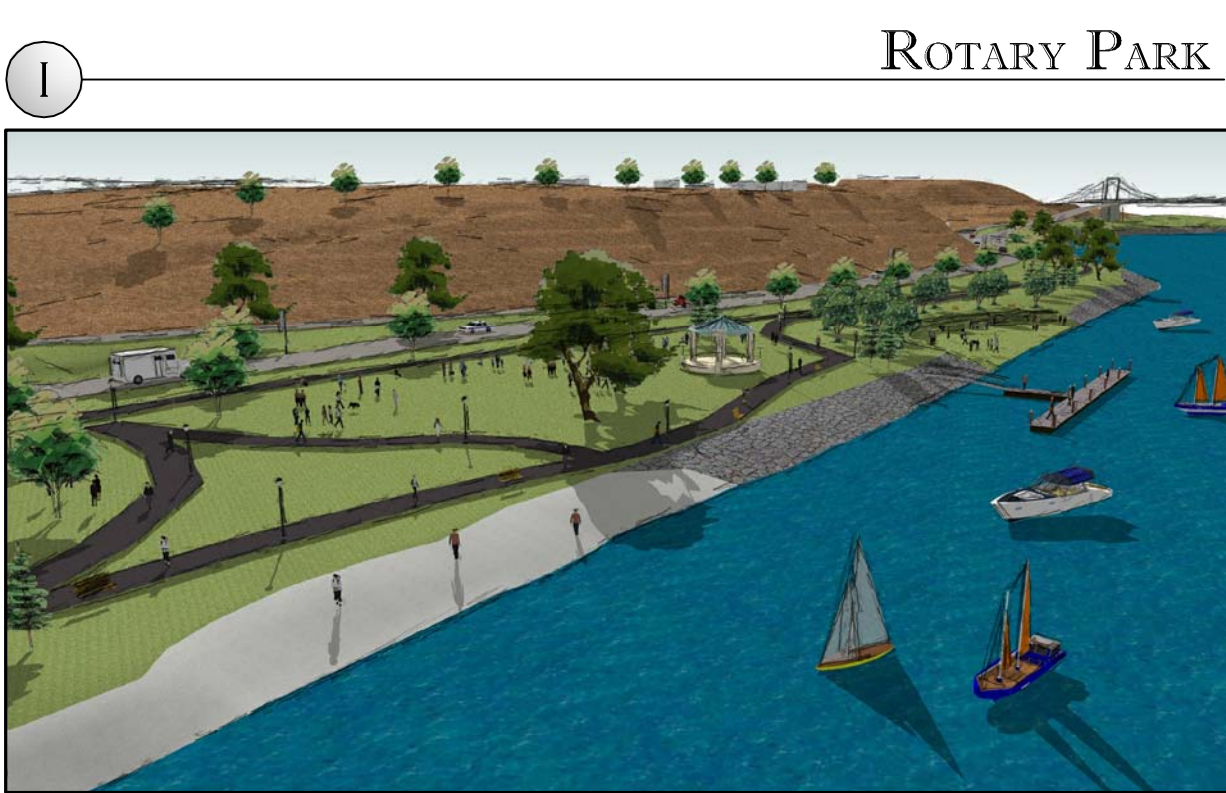

CITY OF LEWISTON, ID

WATERFRONT FUTURE PLANNING

A CLEARWATER PARK

B LOCOMOTIVE PARK ENTRY

C PORT DISTRICT

D TWIN CITY VILLAGE CENTER

E TWIN CITY VILLAGE CENTER

F TWIN CITY VILLAGE CENTER

G SNAKE RIVER DISTRICT

H SNAKE RIVER DISTRICT

I ROTARY PARK

J SOUTHWAY DEVELOPMENT